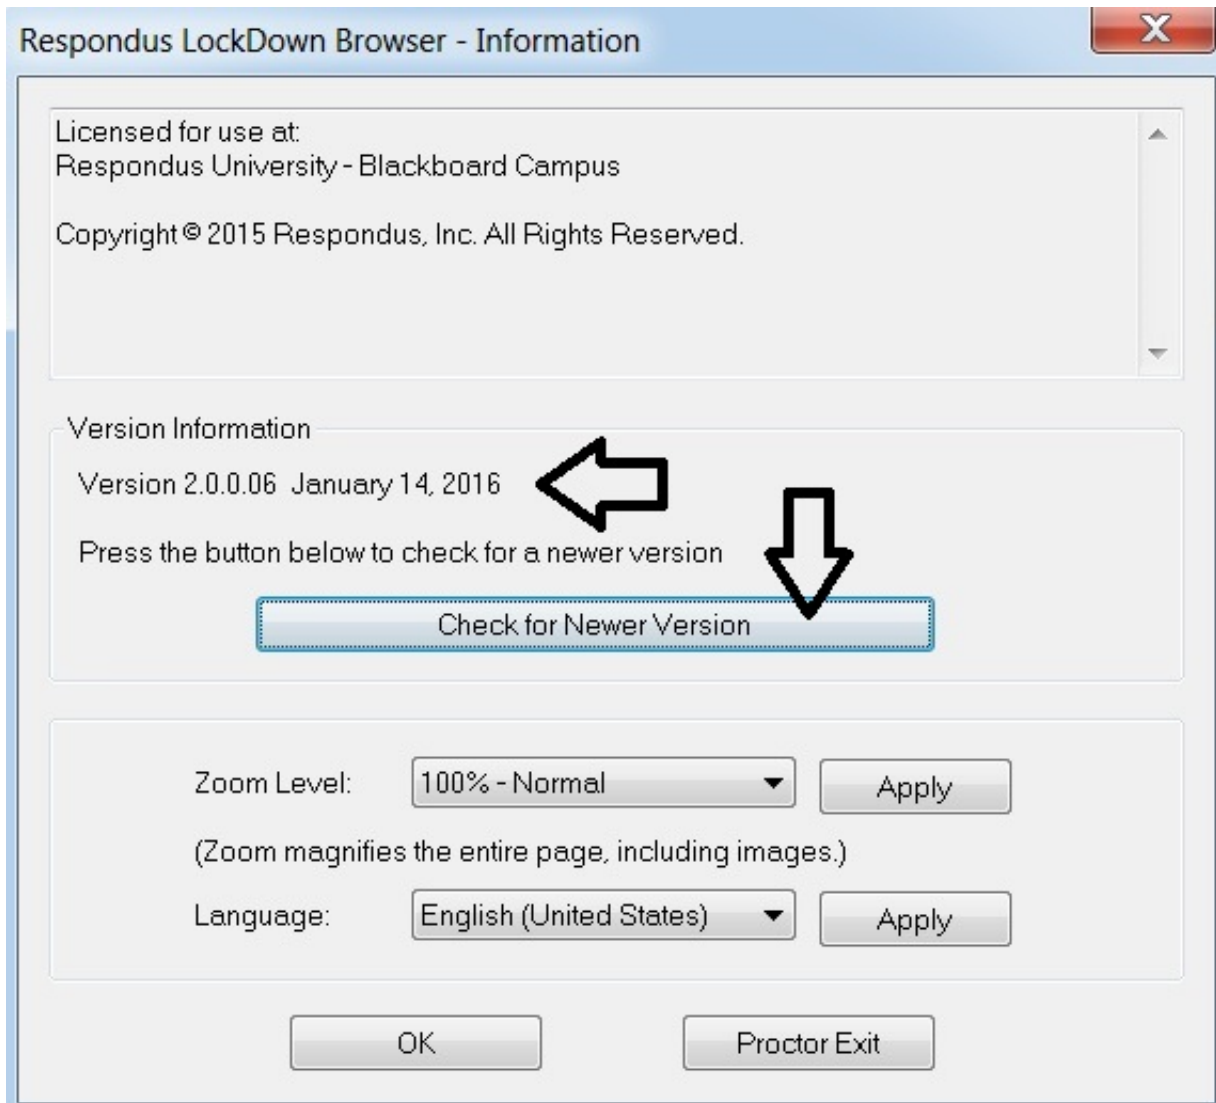

**DOWNLOAD**

**DOWNLOAD**

[Download Lockdown Browser Mac](#)

[Download Lockdown Browser Mac](#)

**DOWNLOAD**

**DOWNLOAD**

---

”Some learning systems require that students first open a standard browser, log in to the course, locate the exam, and then use the 'Launch LockDown Browser' button.. 3) Login to Course and Select ExamAt start-up, LockDown Browser will automatically go to the login page for the institution’s learning management system.. This will unzip the installer file The expanded file will be LockDown Browser is developed by com.

1. [lockdown browser](#)
2. [lockdown browser ap classroom](#)
3. [lockdown browser webcam](#)

2) Start the BrowserTo start LockDown Browser, locate the “LockDown Browser” icon on the desktop and double-click it.. Respondus and is used by 183 users of Mac Informer The most popular versions of this product among our users are: 1.. The browser works in two simple steps: first, it will lock down your whole computer and then, start its browser which will load and display your LMS exam page using a preset URL while hiding other navigation elements such as address bar, search engine field, etc.. The Respondus LockDown Browser Installation page is displayed; Click Install Now; The installer file will download to your computer, most likely to your Downloads folder; Locate the InstallLDBPackage zip file and double click it.. Students simply log in and navigate to the exam, just as they would in a regular browser.