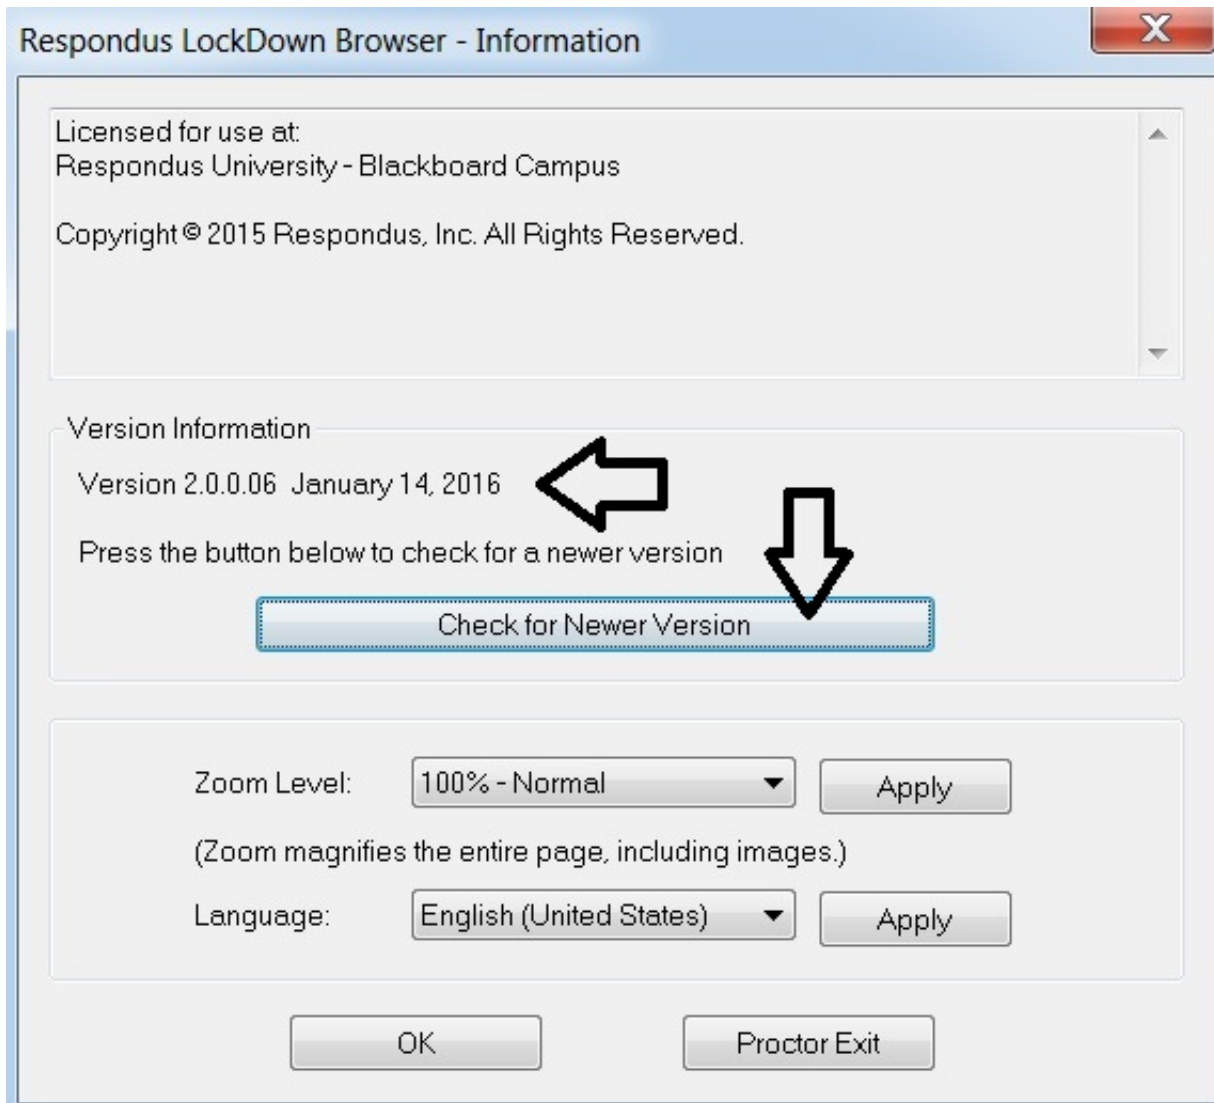

[без смс](#)

[Iphone 5 Hacktivate Tools 2015](#)

lockdown browser ap classroom

[Mac Os X High Sierra Hackintosh Download](#)

The following steps guide a student through the process. Instructors can provide steps 1 through 4 of this article to students for guidance if necessary. [depeche mode best of rar](#)

lockdown browser webcam

[usd against euro graph download for android](#)

Instructions for using the iPad app can be found here (Note that instructors can determine if iPad use is allowed in the LockDown Browser settings.. SEB supports various devices with operating systems such as Windows 7/8/8 1/10 Click the Download Respondus LockDown Browser link.. This will automatically launch LockDown Browser Students can then start the exam (Step 4 below).. 0 and 2 0 The product will soon be reviewed by our informers 1) Download & Install If students are required to install LockDown Browser themselves, they'll receive a download URL unique to that institution.. They can also view a quick video that explains the software iPad users can install the LockDown Browser iPad app from the App Store.